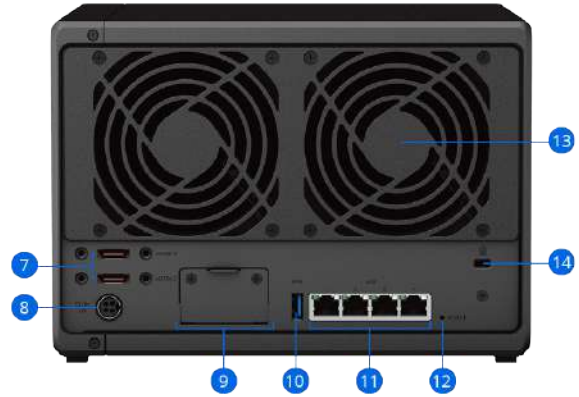

Hardware Overview

Front

Rear

1	Status Indicator	2	Drive Status Indicators	3	Drive Tray Locks	4	USB 3.2 Gen 1 Port
5	Power Button and Indicator	6	Drive Trays	7	Expansion Ports	8	Power Port
9	Network Upgrade Slot	10	USB 3.2 Gen 1 Port	11	1GbE RJ-45 Ports	12	Reset Button
13	Fans	14	Kensington Security Slot				